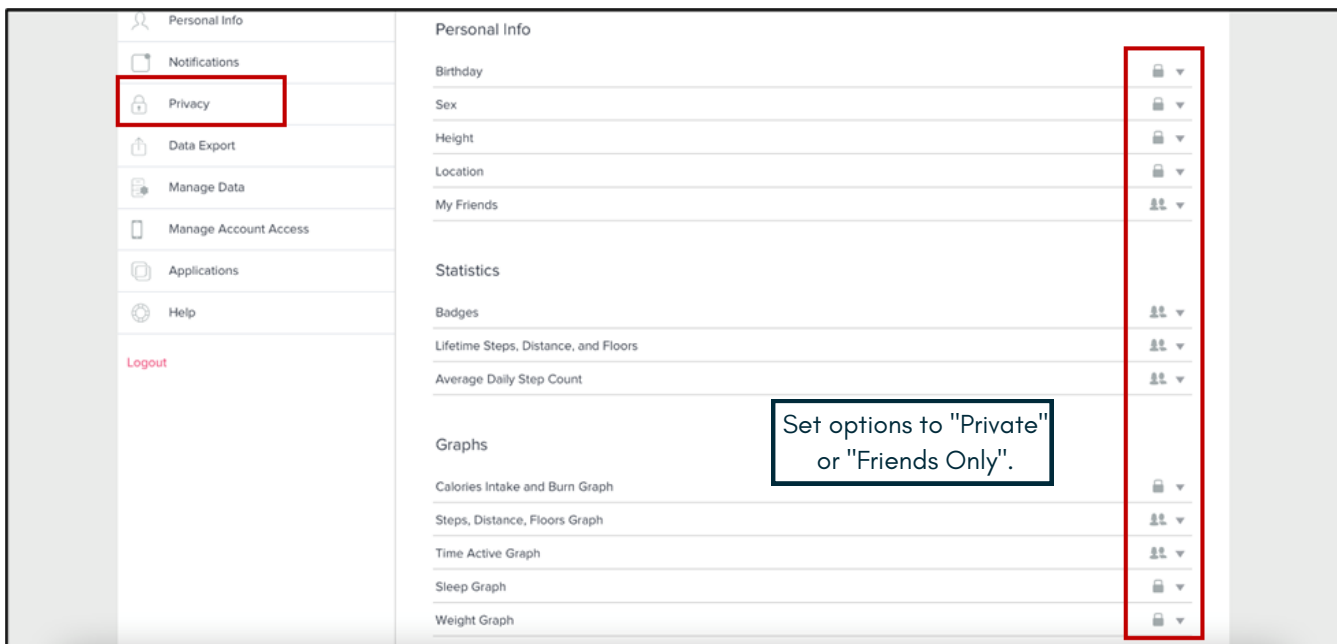

PROTECT YOUR FITBIT INFORMATION

Edit your profile. Access your profile information by clicking on the gear icon and selecting **Settings**. Adjust your profile settings to show minimal personal information such as setting your Display Name to a username rather than your actual name.

PRIVACY