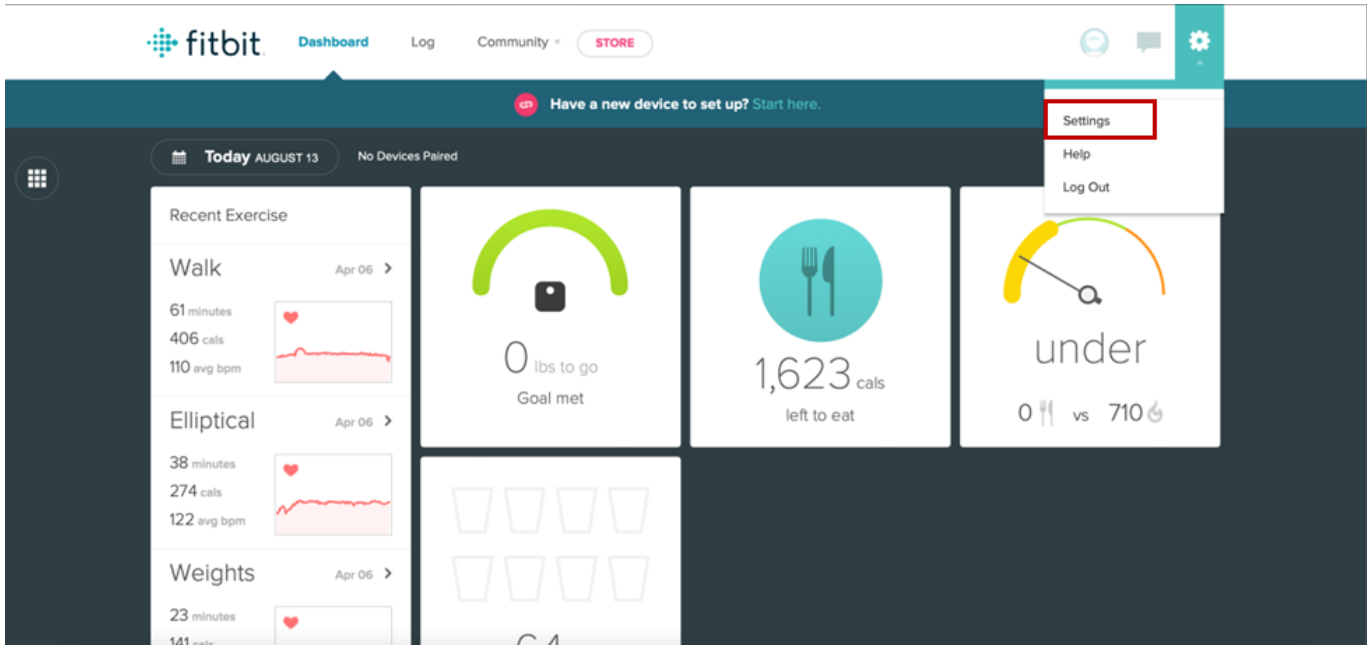

PROTECT YOUR FITBIT INFORMATION

Edit your profile. Access your profile information by clicking on the gear icon and selecting **Settings**. Adjust your profile settings to show minimal personal information such as setting your Display Name to a username rather than your actual name.